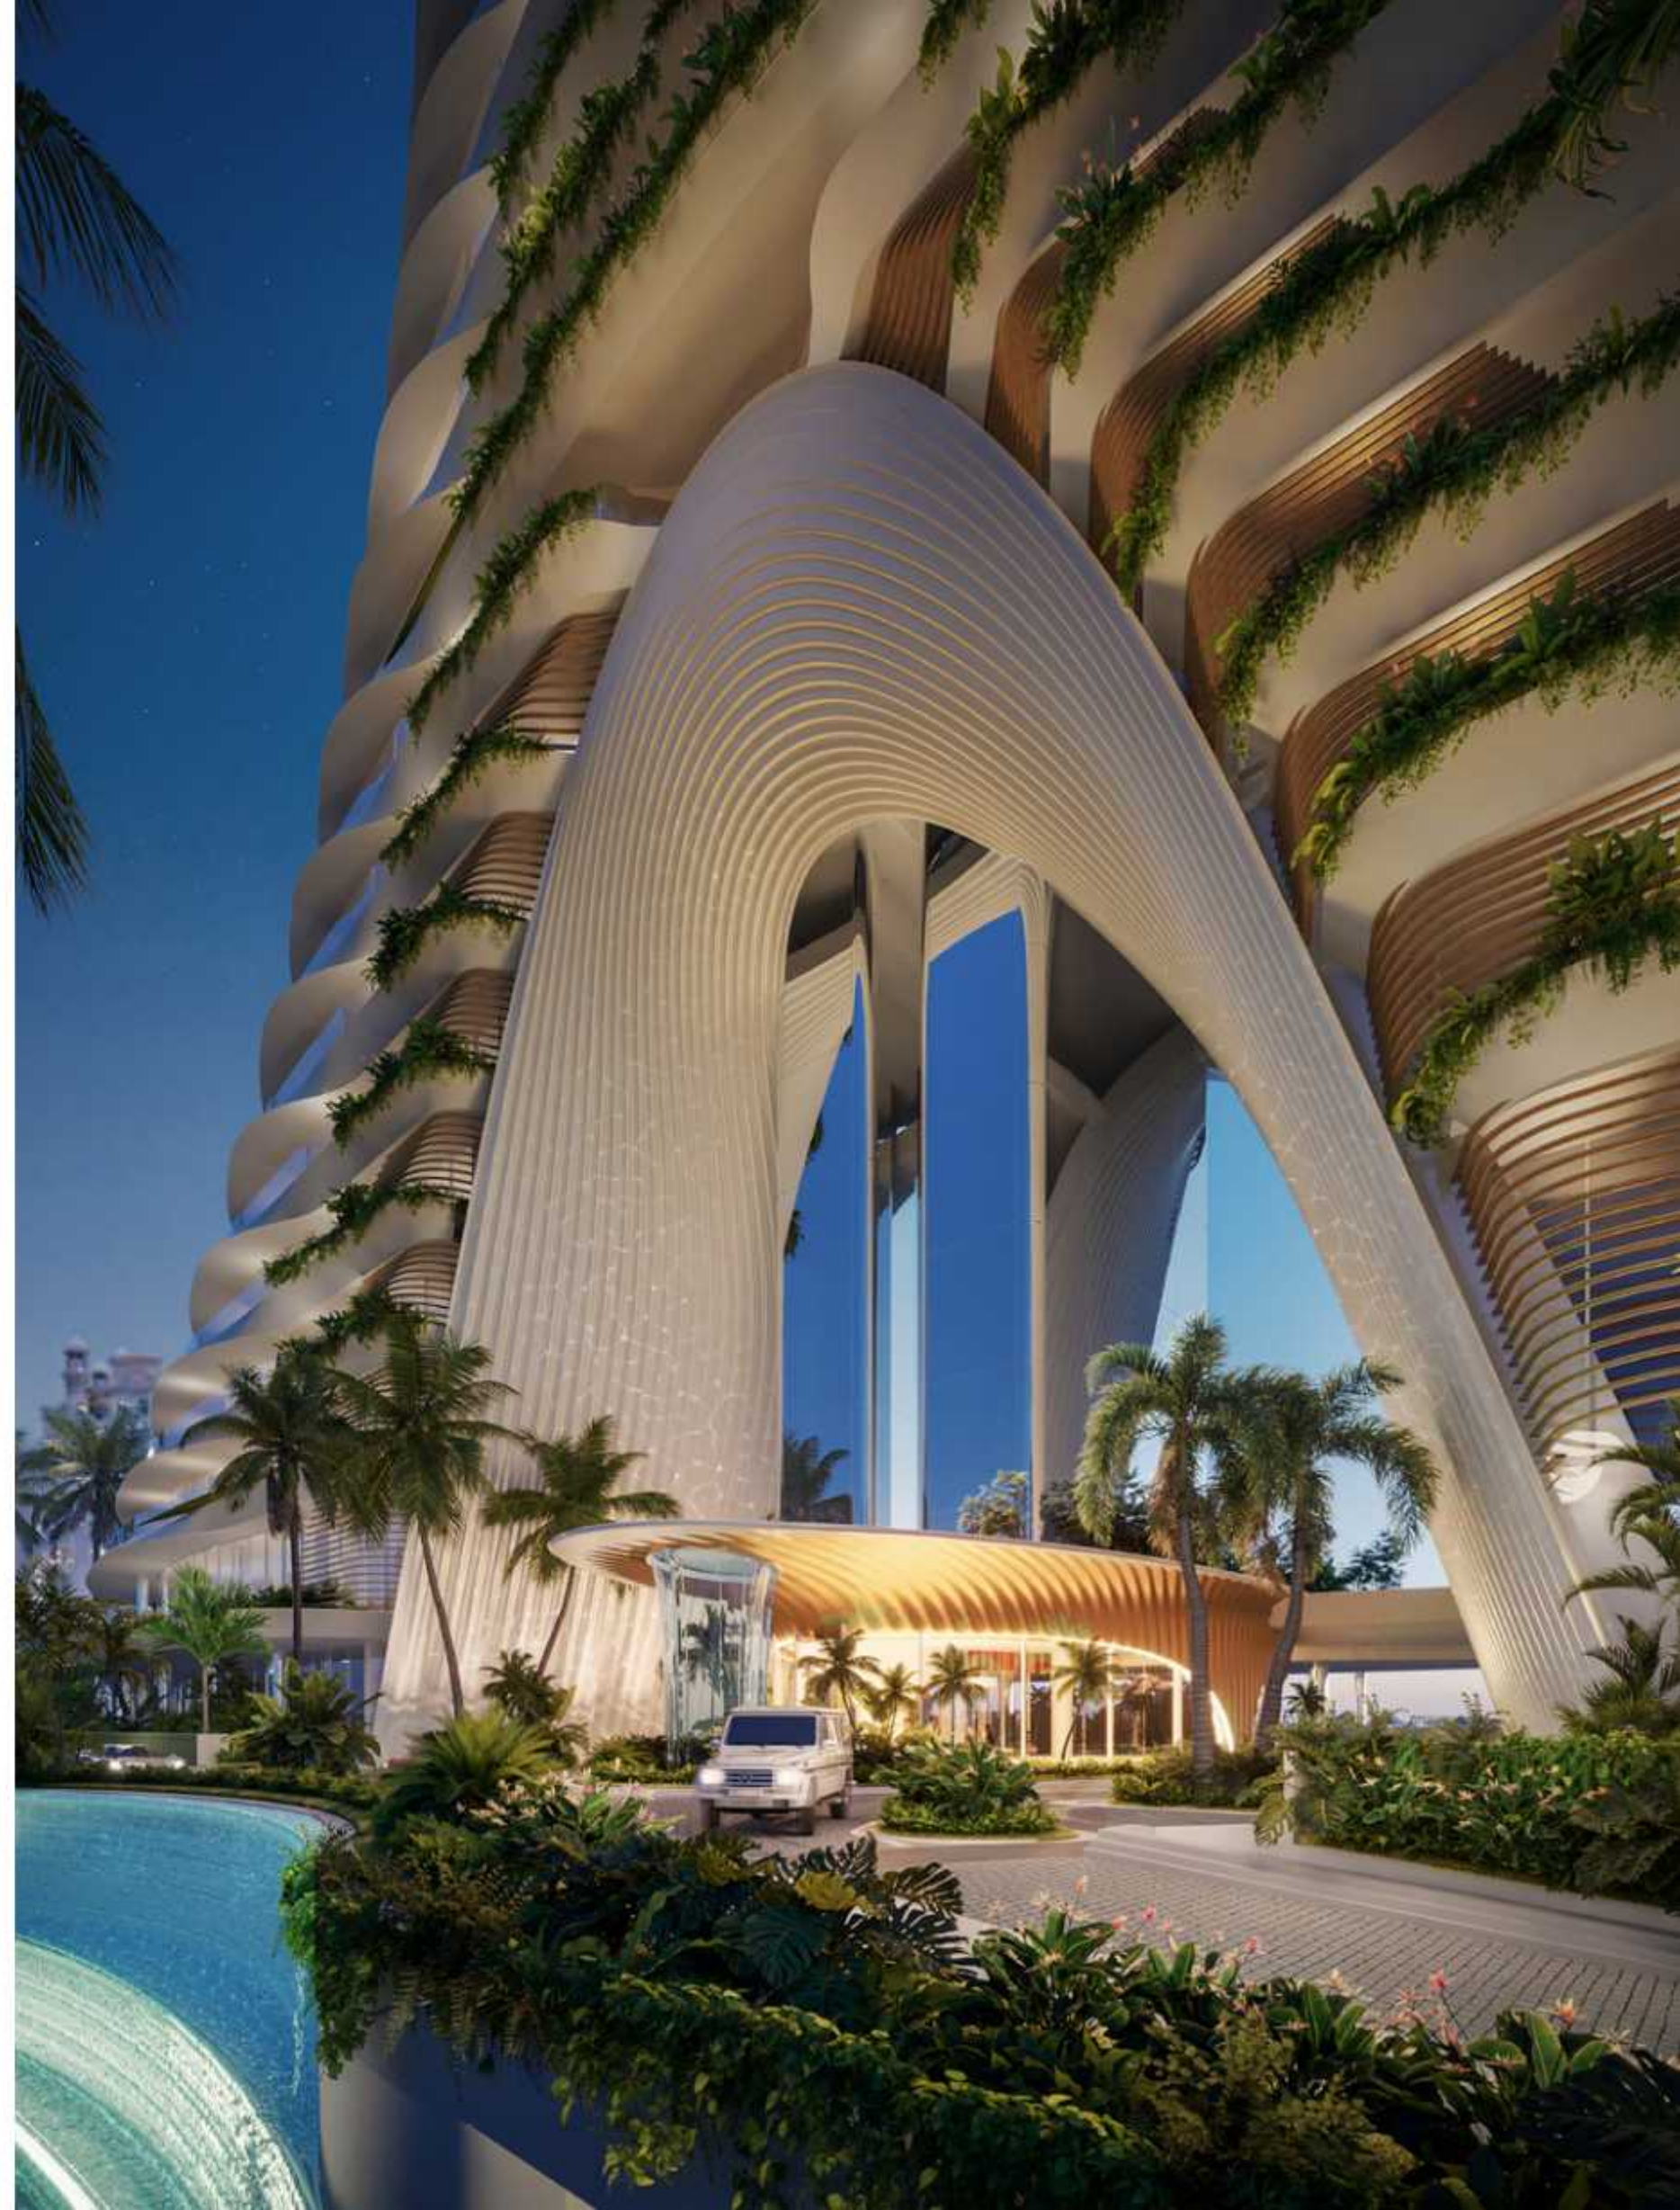

THE MASTERPIECE
WITH THE GRANDEST *of*
ENTRANCES

A grand entrance that opens up a
gateway to an exclusive community
and a dawn of new cosmopolitan
mode of living.